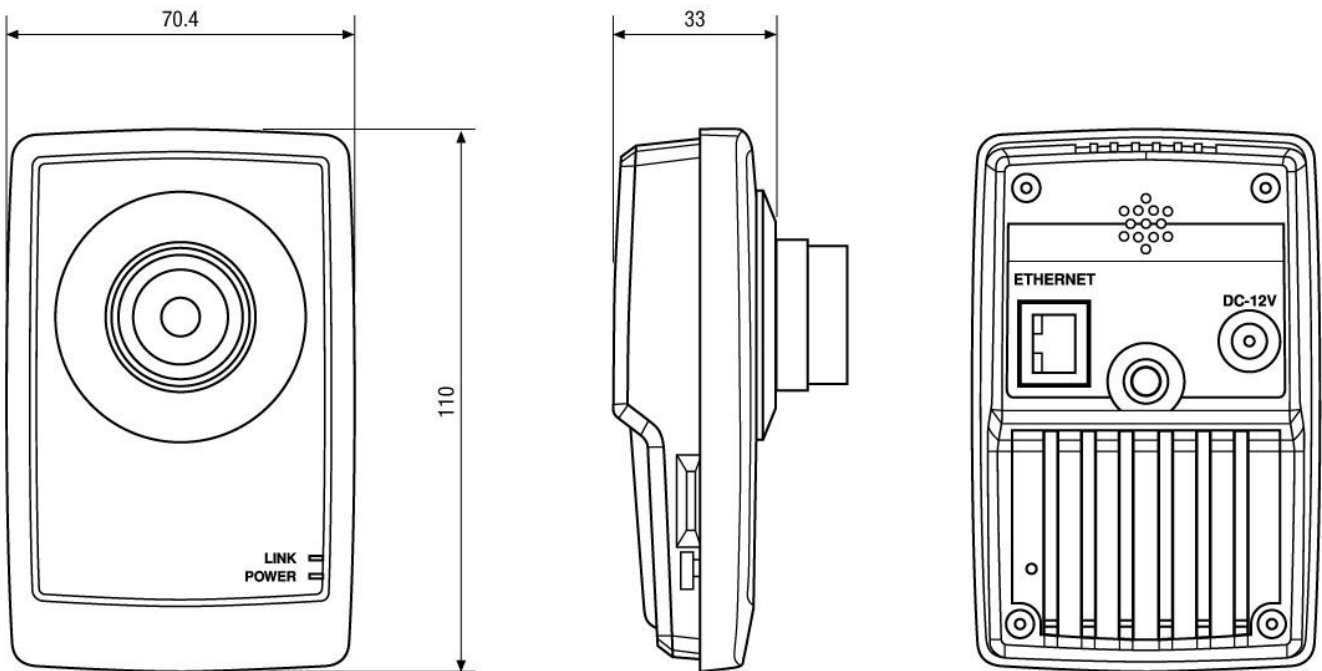

Optional Accessories

Image	Article ID / type	Description
	FNR-4004/500	Network Video Recorder, 4xIP, 1600x1200 (@ 2 Channels), H.264, 500GB, 12VDC
	FNR-4016/500	Network Video Recorder, 16xIP, 1600x1200 (@4 Channels), H.264, 500GB, 230VAC

Technical Drawing

Maße/Dimensions: mm