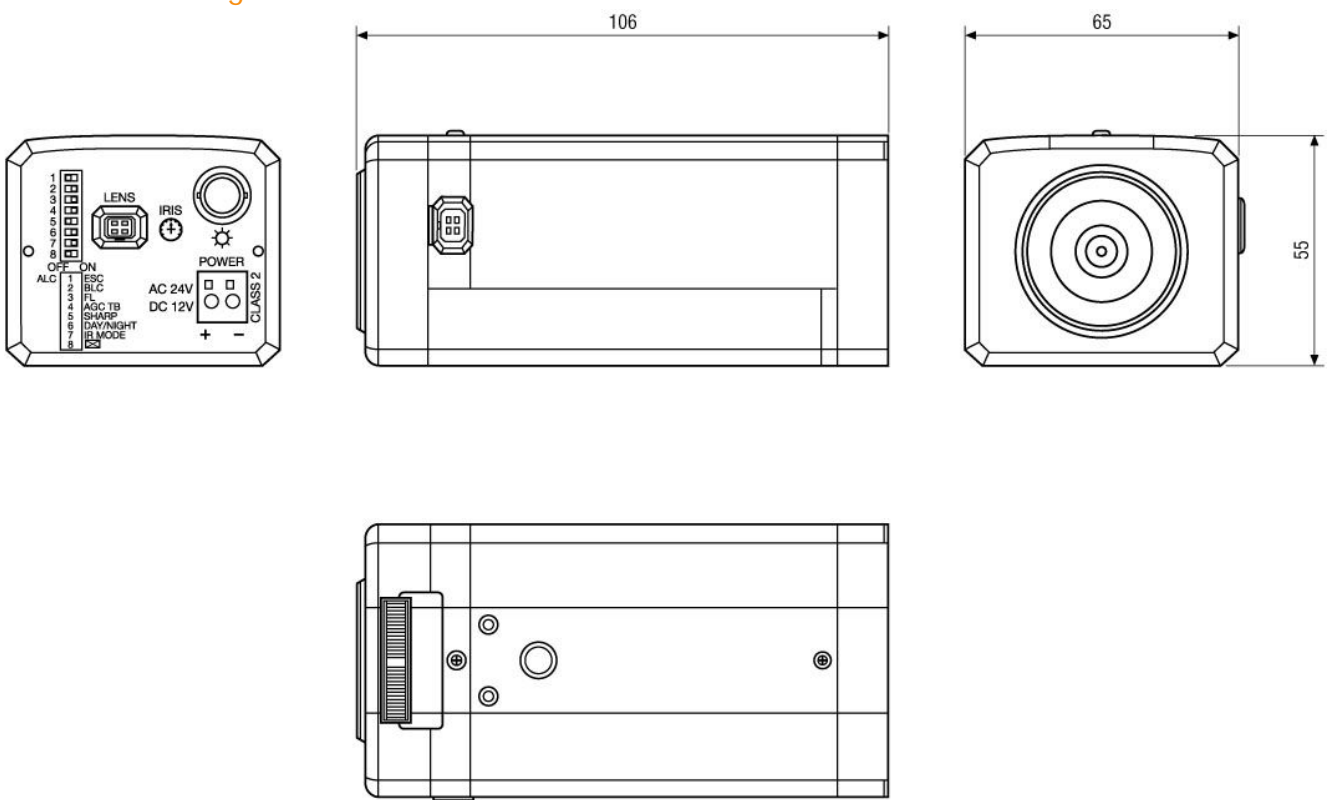

### Specifications

System	True Day&Night
Video standard	PAL
Sensor size	1/3"
Imager	CCD
Imager	Sony Super HAD II Interline Transfer
Active picture elements	440,000 (H) 752 x (V) 582 pixels
Horizontal resolution	540 TVL
Synchronization	internal
Signal-to-noise ratio	50dB (AGC OFF)
Sensitivity	0,15 Lux
Sensitivity	(colour), 0.04Lux (B&W) at F1.2 measured), 50 IRE
Automatic electronic shutter (ESC)	1/50 - 1/100,000sec.
Low speed shutter	no
Digital Noise Reduction (DNR)	no
Backlight compensation	BLC
Backlight compensation	ON/OFF switchable

## Specifications (continued)

Wide Dynamic Range (WDR)	no
White balance	automatic/manually (2000K - 8000K)
Aperture Correction (APC)	horizontal and vertical
Flickerless function	yes
IR cut filter	switchable
Day/Night switching	automatic and manual
OSD function control	sharpness correction
Activity detection	no
Digital zoom	no
e-PTZ support	no
Lens mount	CS mount
Iris control	Manual iris, DC controlled iris
Illumination	no
External adjustments	8 DIP switches for: ALC/ESC, BLC On/Off, Flickerless On/Off, Turbo AGC On/Off, Sharpnes On/Off, Day/Night, IR mode On/Off. Level for DC voltage controlled iris, Flange focus
Video outputs	composite (CVBS)
Video outputs	1Vp-p, (C)VBS, 75ohms, BNC
External connections	DC Iris control (4 pin), Video (BNC), Power input
Serial interfaces	no
Camera mount	1/4" - 20 UNC thread on top and bottom
Alarm inputs	-
Alarm outputs	-
Supply voltage	12VDC, 24VAC
Supply voltage	10 - 30VDC, 15 - 29VAC
Power consumption	3.0W
Housing	indoor
Colour	Pantone Cool Gray 2C
Hidden cable management	no
Vandalism resistant	no
Protection rating	n/a
Temperature range (operation)	-10°C ~ +50°C
Dimensions (HxWxD)	55x65x106mm
Weight	275g
Parts supplied	Camera, Manual
Certificates	CE

## Technical Drawing

Maße/Dimensions: mm

Your partner for eneo products: