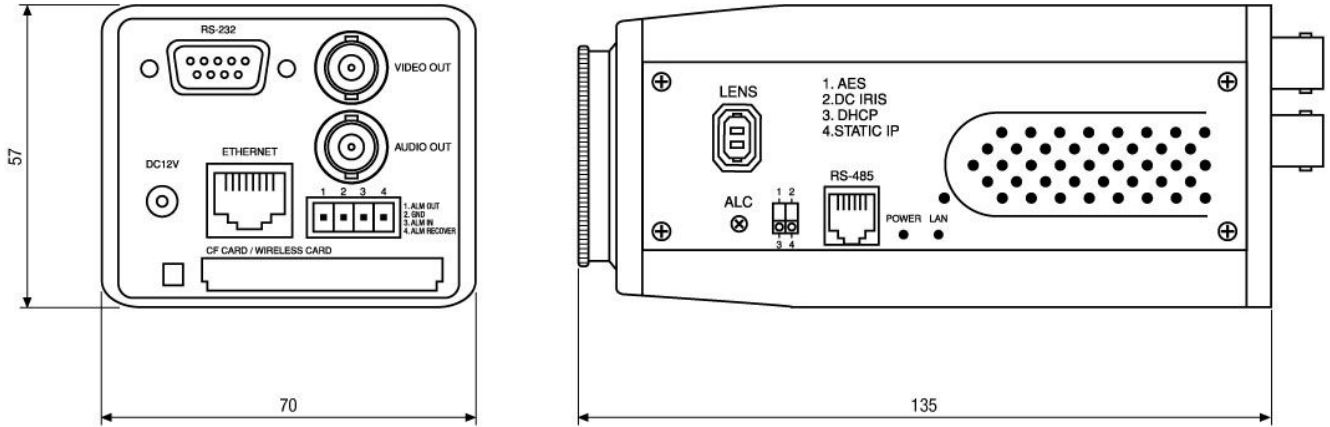

Optional Accessories

Image	Article ID / type	Description
		

Optional Accessories (continued)

Image	Article ID / type	Description
	ENC-WLAN CARD	CF Wireless LAN Card
		
	ACC CONTROL S	Surveillance Software for Network Cameras from eneo, Axis
	ACC CONTROL C	Client Software for ACC_CONTROL S
	ACC_CONTROL SMO	Site Map Option for ACC_CONTROL S
	F0412M-NFS	F1.2/4mm Fixed Focal Length Lens with No Focus Shift, 1/3" CS Mount
	F0812M-NFS	F1.2/8mm Fixed Focal Length Lens with No Focus Shift, 1/3" CS Mount

Technical Drawing

Maße/Dimensions: mm

Your partner for eneo products: