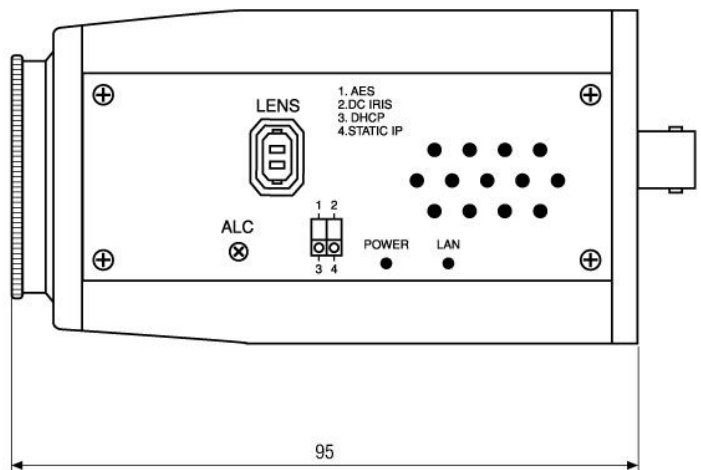

ENC-501W

Article-No.: 91438

1/3" WLAN Colour Camera with
Antenna CS-Mount, 6mm Lens,
5VDC/230VAC, 340TVL

Mainfeatures

1/3" CCD Colour Network Camera with CS Mount
Horizontal Resolution of 340 TV Lines
MJPEG Compression
E-Mail and FTP Transmission of Important Events
Ethernet Interface: IEEE 802.11b Standard

Optional Accessories

Image	Article ID / type	Description
		

Optional Accessories (continued)

Image	Article ID / type	Description
	F0612NDDC-NFS	F1.2/6mm DC Lens with No Focus Shift, 1/3" CS Mount
	F0812NDDC-NFS	F1.2/8mm DC Lens with No Focus Shift, 1/3" CS Mount
	F03Z2.710DC-NFS	F1.0/3-8mm DC Lens/var. Focal Length with No Focus Shift, 1/3" CS Mount
	YV10X5HR4A-SA2L	F1.6/5-50mm Megapixel DC Lens, 1/3", Varifocal, No Focus Shift, CS Mount
	F0412M-NFS	F1.2/4mm Fixed Focal Length Lens with No Focus Shift, 1/3" CS Mount
	F0812M-NFS	F1.2/8mm Fixed Focal Length Lens with No Focus Shift, 1/3" CS Mount
	DNR-108/80W	Digital W LAN IP Recorder (8 Channel), 80Gb, 12VDC/230VAC

Maße/Dimensions: mm

Your partner for eneo products: