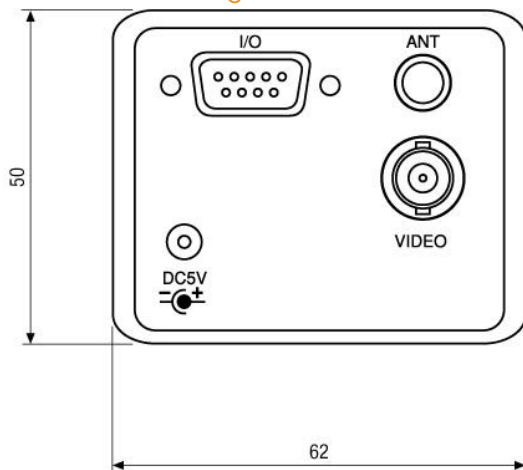

ENC-501W

Article-No.: 91438

1/3" WLAN Colour Camera with
Antenna CS-Mount, 6mm Lens,
5VDC/230VAC, 340TVL

Mainfeatures

1/3" CCD Colour Network Camera with CS Mount
Horizontal Resolution of 340 TV Lines
MJPEG Compression
E-Mail and FTP Transmission of Important Events
Ethernet Interface: IEEE 802.11b Standard

Optional Accessories

Image	Article ID / type	Description
		

Optional Accessories (continued)

Image	Article ID / type	Description
	F0612NDDC-NFS	F1.2/6mm DC Lens with No Focus Shift, 1/3" CS Mount
	F0812NDDC-NFS	F1.2/8mm DC Lens with No Focus Shift, 1/3" CS Mount
	F03Z2.710DC-NFS	F1.0/3-8mm DC Lens/var. Focal Length with No Focus Shift, 1/3" CS Mount
	YV10X5HR4A-SA2L	F1.6/5-50mm Megapixel DC Lens, 1/3", Varifocal, No Focus Shift, CS Mount
	F0412M-NFS	F1.2/4mm Fixed Focal Length Lens with No Focus Shift, 1/3" CS Mount
	F0812M-NFS	F1.2/8mm Fixed Focal Length Lens with No Focus Shift, 1/3" CS Mount
	DNR-108/80W	Digital W LAN IP Recorder (8 Channel), 80Gb, 12VDC/230VAC

Optional Accessories (continued)

Image	Article ID / type	Description
	ACC CONTROL S	Surveillance Software for Network Cameras from eneo, Axis
	ACC CONTROL C	Client Software for ACC_CONTROL S

Technical Drawing

Maße/Dimensions: mm

Your partner for eneo products: