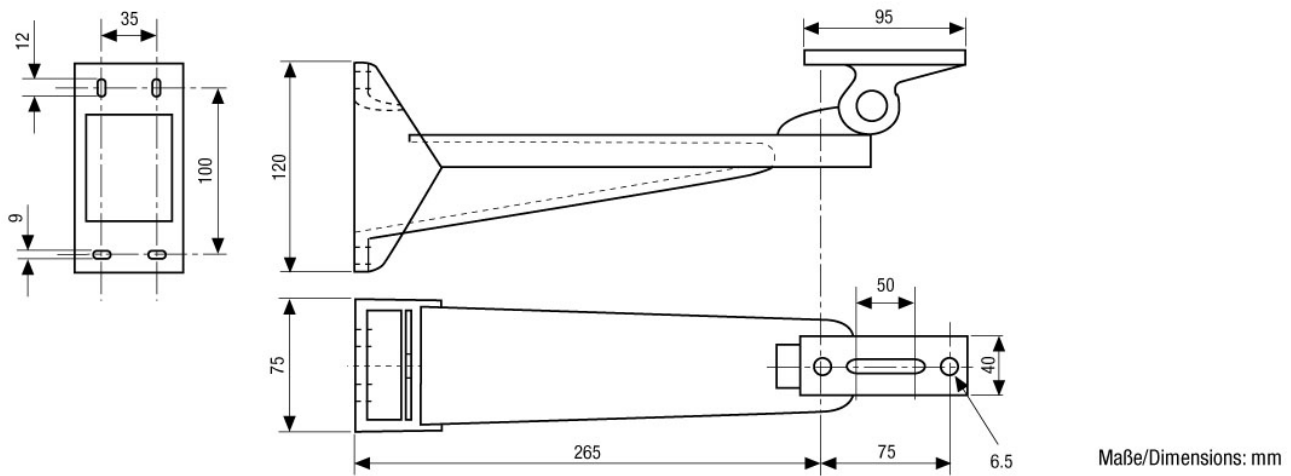

WD-7/MK

Technical Drawing

Your Contact Person

eneo is a registered trademark of
VIDEOR E. Hartig GmbH
Carl-Zeiss-Straße 8
63322 Rödermark
Deutschland
Tel.: +49 6074-888-333
E-Mail: info@eneo-security.com
Web: www.eneo-security.com