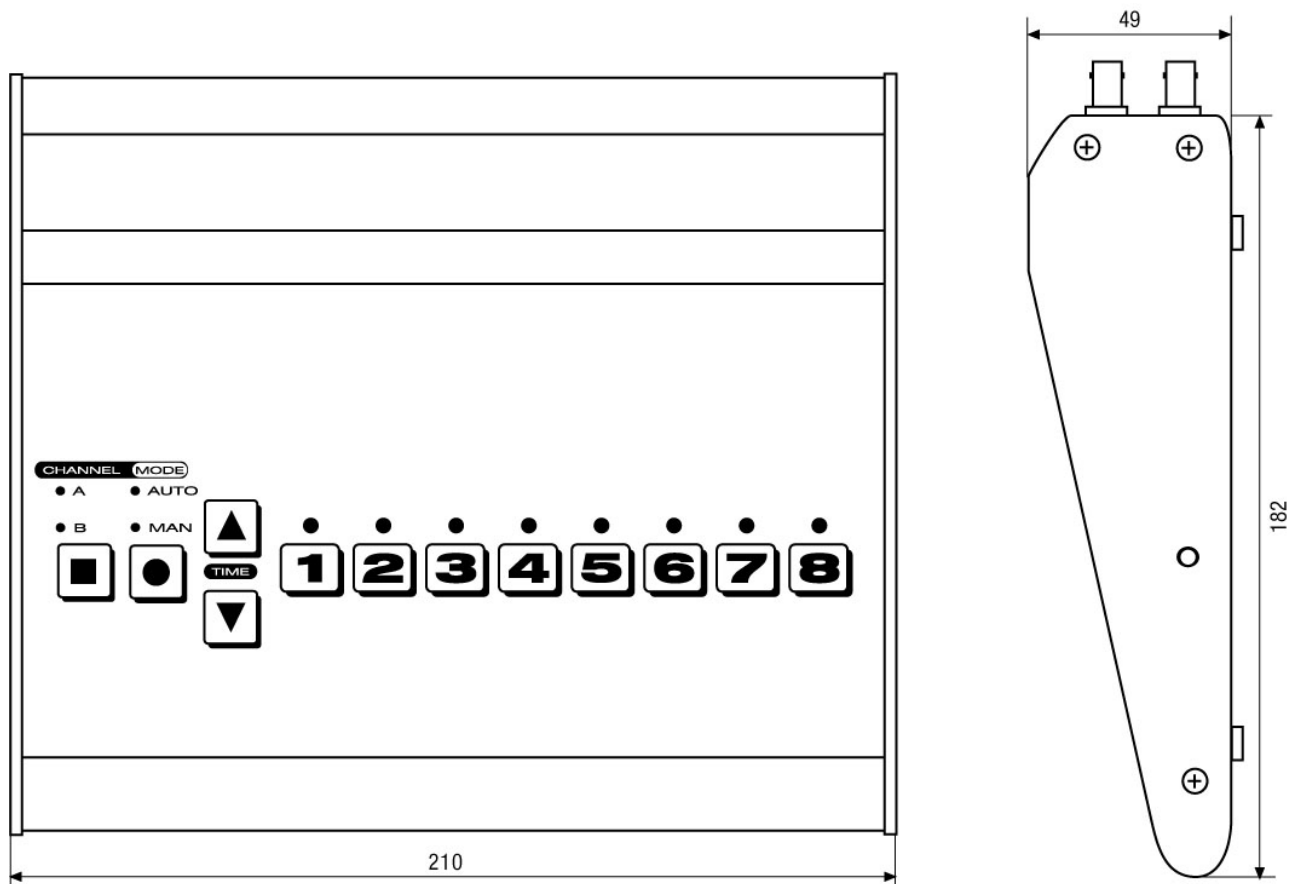

2 outputs (A and B)

Vertical interval switching

Programmable bypass function

Colour: Pantone Cool Gray 1C

Specifications

Signal-to-noise ratio	60db
Video inputs	8x 1 Vp-p, (C)VBS, 75 ohms, BNC
Video outputs	2x 1Vp-p, (C)VBS, 75ohms BNC (A and B selectable as spot or sequence outputs)
Dimensions (HxWxD)	see drawing
Colour	Pantone Cool Gray 1C
Housing	Steel metal
Weight	1.5kg (with PSU)
Power consumption	approx. 4.5W
Supply voltage	15VAC, 50/60Hz

More product information

*) Power supply unit 230 VAC/15 VAC included

AVU-8/2EC

Technical Drawing

Maße/Dimensions: mm

Your Contact Person

eneo is a registered trademark of
VIDEOR E. Hartig GmbH
Carl-Zeiss-Straße 8
63322 Rödermark
Deutschland
Tel.: +49 6074-888-333
E-Mail: info@eneo-security.com
Web: www.eneo-security.com