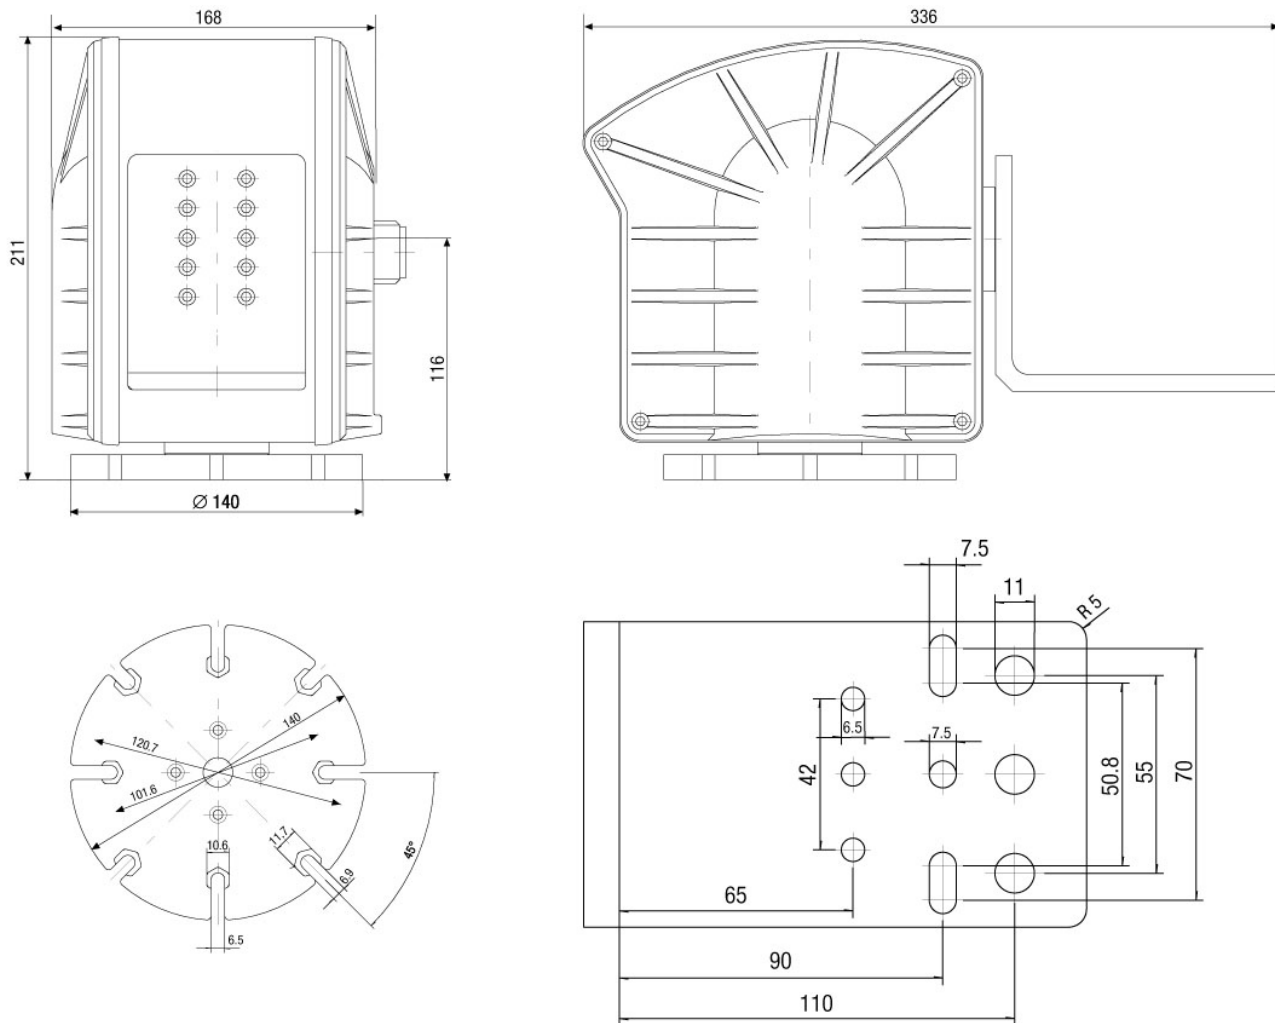

### Specifications continued

Weight	8.0kg
Heater	yes
Power consumption	120W max. (incl. camera and heater)
Positioned freely	yes
Mounting of illuminator possible	optional
Protection rating	IP65
Supply voltage	24VAC
Temperature range (operation)	-20°C ~ +50°C
Temperature range with built-in heater	-40°C ~ +50°C
Load capacity	(load assembly in the horizontal and vertical center of gravity required)
Load capacity	12 kg
Backlash	<0.2°
Parts supplied	Screw set, 13pin / 24pin connectors, Allen key (5mm), PC Setup and Control Software on CD ROM
Model	pan&tilt head

## Technical Drawing

Maße/Dimensions: mm