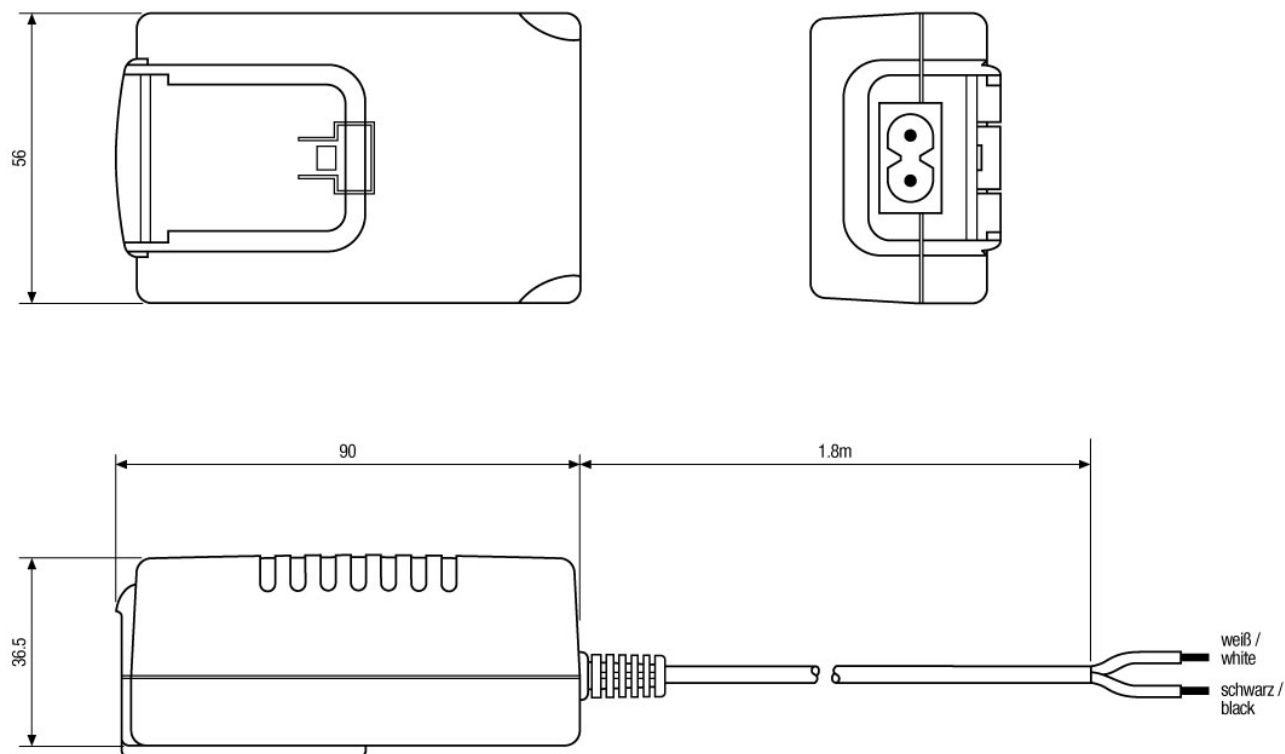

VT-PS12DC-10

Article number: 70543

Plugable AC/DC Adapter 100-240V/12VDC- 2.5A, stab.,
Cont. & UK Mains plug-ins

Mainfeatures

Mains input: 110-240VAC/50Hz

Voltage output: 12VDC/2.5A, regulated

Interchangeable mains contact insert

Secondary cable with open ends

Specifications

Certificates	CE
Categorie	Power Supplies

VT-PS12DC-10

Technical Drawing

Maße/Dimensions: mm

Your Contact Person

eneo is a registered trademark of
VIDEOR E. Hartig GmbH
Carl-Zeiss-Straße 8
63322 Rödermark
Deutschland
Tel.: +49 6074-888-333
E-Mail: info@eneo-security.com
Web: www.eneo-security.com