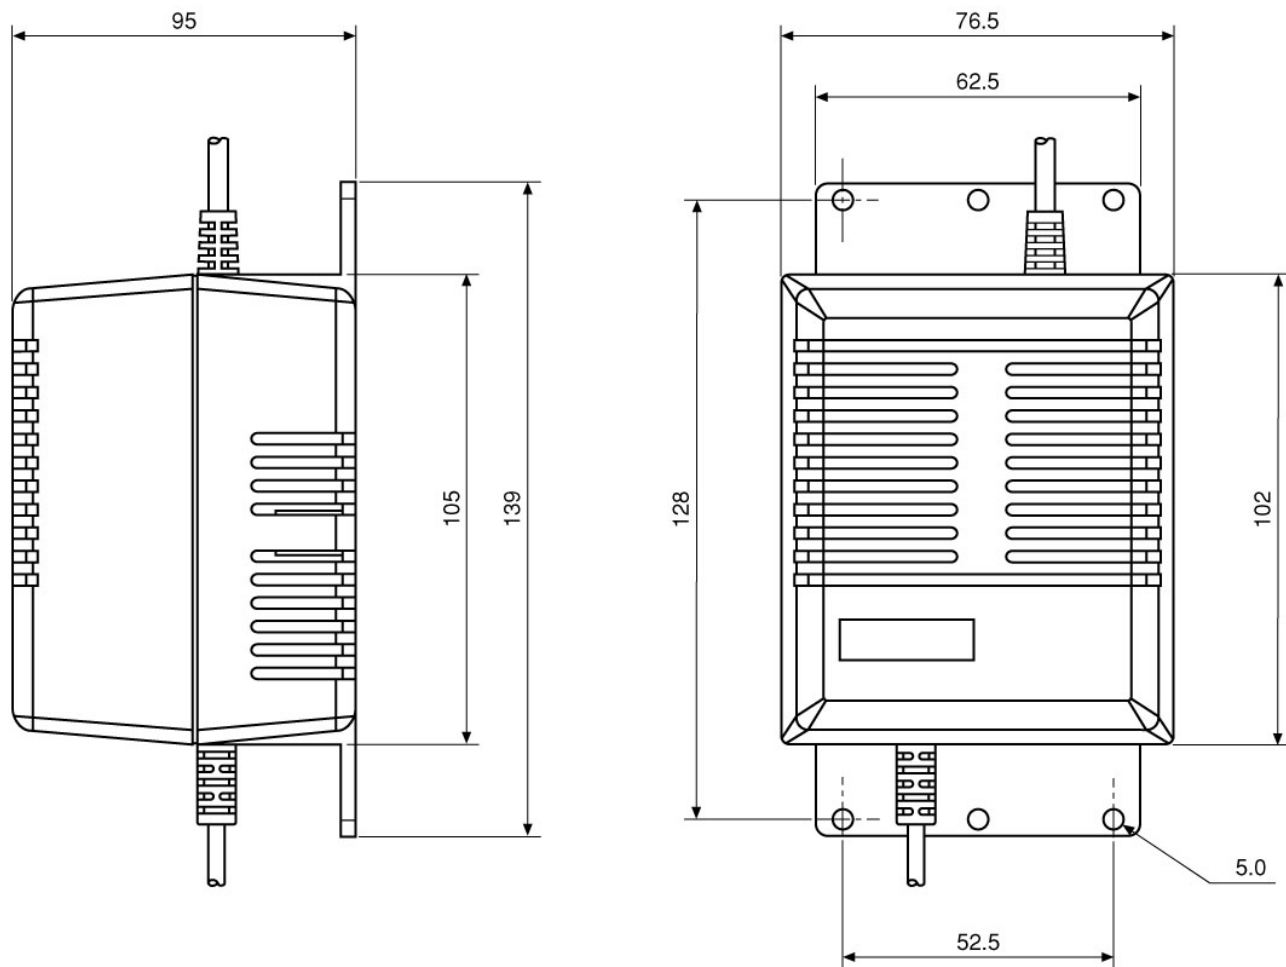

NE-132/AC24V

Article number: 70527

Power Supply Unit 230VAC/24VAC (1.0A)

Mainfeatures

Power supply for ED(M)C dome camera series

Mains connection: 1.8m with 2 pin connector

Secondary: 2 pole cable with open ends

Mains input: 230VAC/50Hz

Voltage output: 24VAC/1.0A +/-5%

For indoor use only

Specifications

| | |
|--------------|----------------|
| Certificates | CE |
| Categorie | Power Supplies |

NE-132/AC24V

Technical Drawing

Maße/Dimensions: mm

Your Contact Person

eneo is a registered trademark of
VIDEOR E. Hartig GmbH
Carl-Zeiss-Straße 8
63322 Rödermark
Deutschland
Tel.: +49 6074-888-333
E-Mail: info@eneo-security.com
Web: www.eneo-security.com