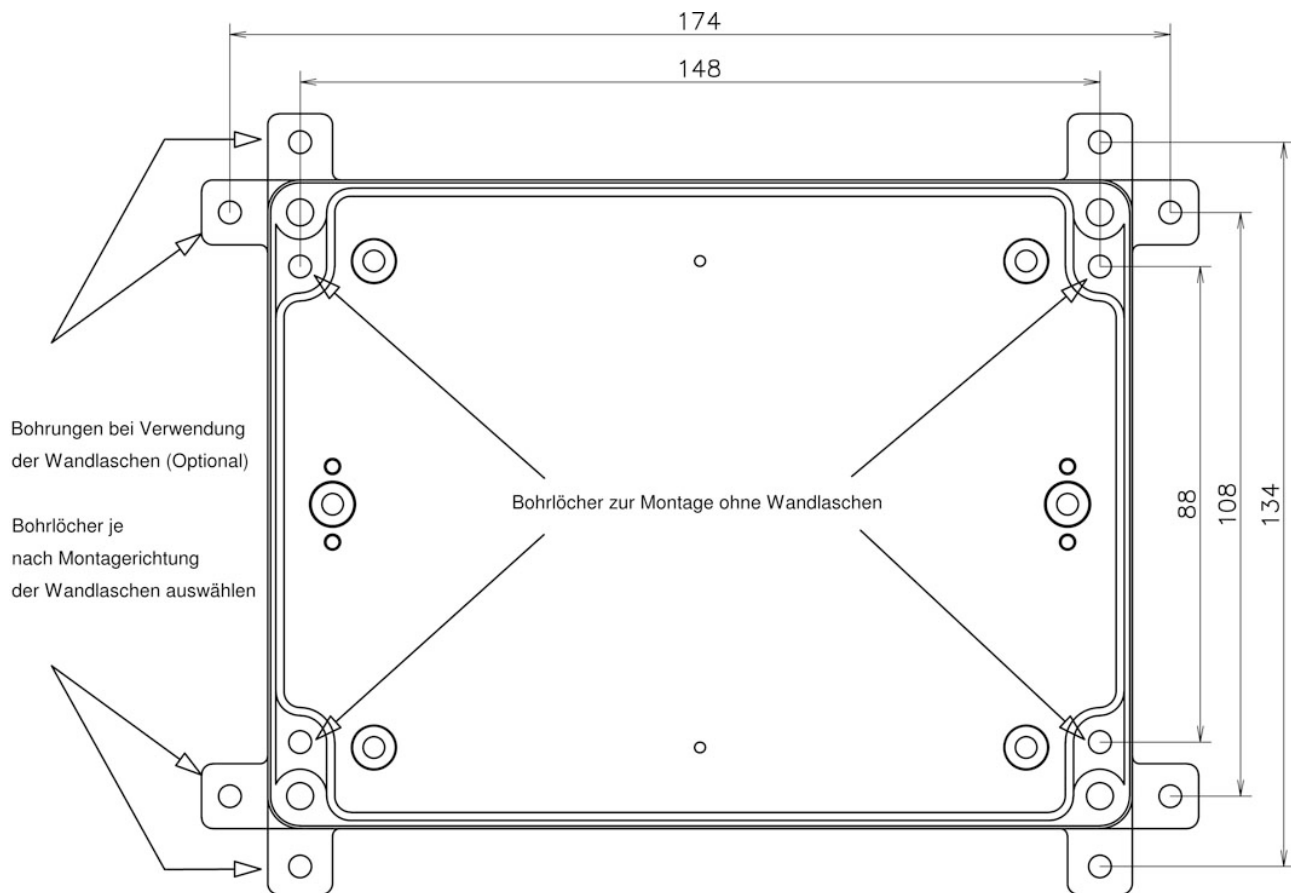

NE-128

Article number: 70449

Voltage supply unit 230V/24V-5A, IP66

Main features

Voltage supply unit for driven dome cameras

Input voltage: 230VAC

Data cable loop-trough terminal inside

Fastrax, P/T series VPT-5xx/6xx

Output: 24VAC/5A

Protection rating: IP66

Specifications

Dimensions (HxWxD)	90x160x120mm
Output voltage	24VAC
Voltage input	230VAC/50Hz
Colour	light grey
Housing	Plastic (ABS)
Weight	2.1kg
Certificates	CE
Categorie	Power Supplies

NE-128

Technical Drawing

Maße/Dimensions: mm

Your Contact Person

eneo is a registered trademark of
VIDEOR E. Hartig GmbH
Carl-Zeiss-Straße 8
63322 Rödermark
Deutschland
Tel.: +49 6074-888-333
E-Mail: info@eneo-security.com
Web: www.eneo-security.com