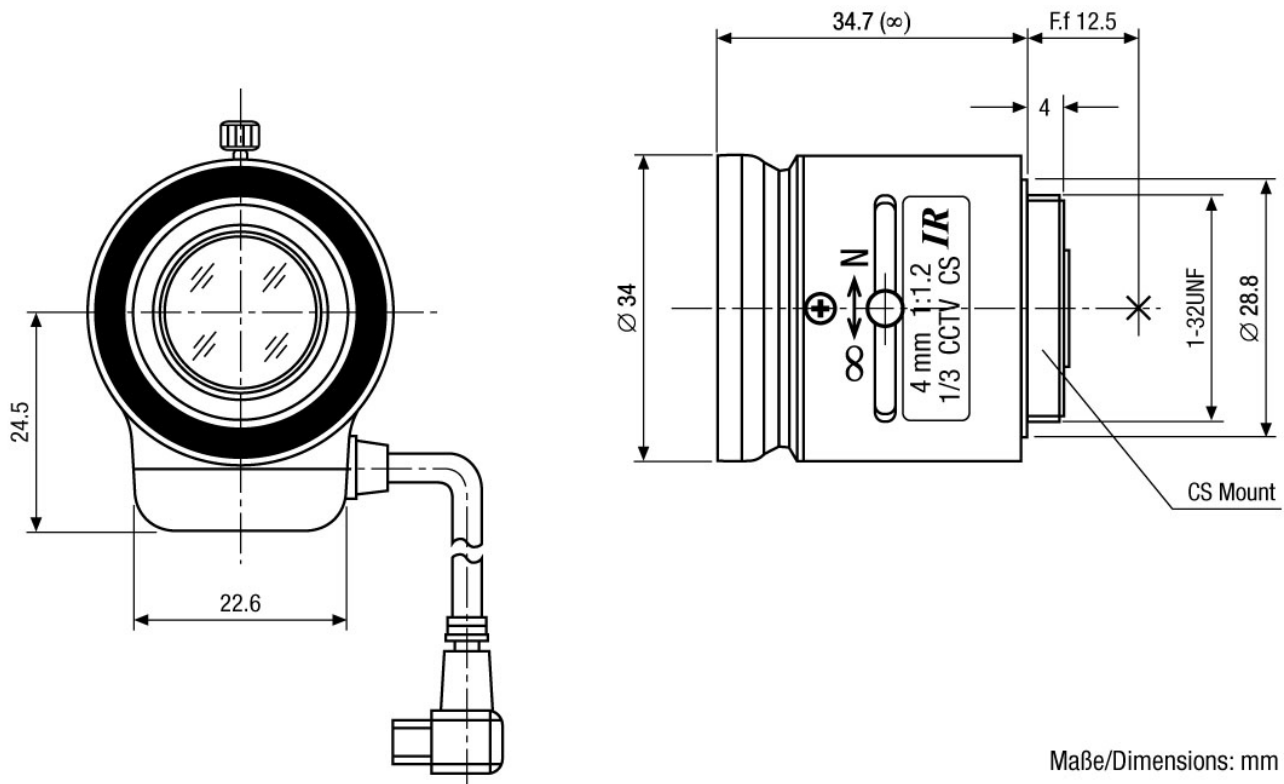

Specifications

| | |
|--------------------------|--------------------|
| Day/Night | yes |
| Megapixel | no |
| Lens type | fixed focal length |
| Focal length | 4 mm |
| Mount | CS |
| Aperture range (F) | F1.2~F360 |
| Iris control | DC |
| Filter screw size | not available |
| Nominal format size | 1/3" |
| Aspherical technology | yes |
| Horizontal angle of view | 65,6 ° |
| Application range | day/night |
| Diameter | 34 mm |
| Weight | 44g |

F0412NDDC-NFS

Specifications continued

| | |
|-------------------------------|---------------|
| Length | 34,7 mm |
| Radius | 24,5 mm |
| Temperature range (operation) | -20°C ~ +50°C |

F0412NDDC-NFS

Technical Drawing