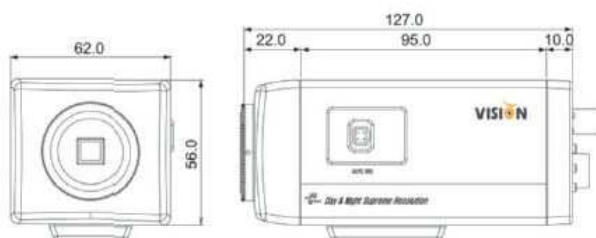

### **Dimension**

<b>Measurement (mm)</b>	<b>62(W)x56(V)x127(L)</b>
<b>Weight (Approx. g)</b>	<b>510</b>
<b>FUNCTION</b>	
<b>Lens</b>	<b>Auto/ Manual</b>
<b>Shutter/ AGC</b>	<b>Auto/ Manual</b>
<b>White Balance</b>	<b>ATW /Push/ Push Lock / User 1, 2/ Anti CR/ Manual</b>
<b>Backlight</b>	<b>BLC/ HLC/ Off</b>
<b>Picture Adjust</b>	<b>Mirror(On/Off), Brightness, Contrast, Sharpness, HUE, Gain</b>
<b>ATR</b>	<b>On/ Off</b>
<b>Privacy Mosaic</b>	<b>On/Off (4 Zone setting available)</b>
<b>Day/Night</b>	<b>Auto/ Color/ BW</b>
<b>NR</b>	<b>NR Mode/ Y Level/ C Level</b>
<b>Camera ID</b>	<b>On/ Off</b>
<b>Language</b>	<b>English/ Germany/ French/ Russian/ Spanish/ Portuguese, Japanese</b>