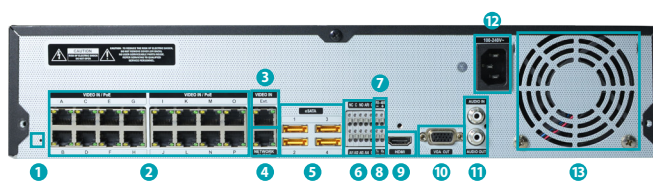

# DR-6332PS-S

- Total incoming throughput 370Mbps
- Up to 960ips Full HD real-time recording
- Supports H.265 / H.264 codec
- Supports UHD display
- Up to 960ips live display
- Easy to install, set-up, and play with DirectIP cameras
- Built-in 16 channel PoE switch and expandable up to 32 channel using DirectIP Gigabit PoE switch
- Expandable up to 132TB using eSATA storage
- Supports RAID 1
- Supports one click network configuration through FEN service
- Supports third-party cameras (Axis, Panasonic, ONVIF)

## DIMENSIONS

(Unit - mm)

- 1 Factory Reset Button
- 2 Video In / PoE Ports
- 3 Video In / Ext. Port
- 4 Network Port
- 5 eSATA Ports
- 6 Alarm Connection Ports
- 7 RS-485 Port
- 8 RS-232 Port
- 9 HDMI Out Port
- 10 VGA Out Port
- 11 Audio Ports
- 12 Power In Port
- 13 Vent