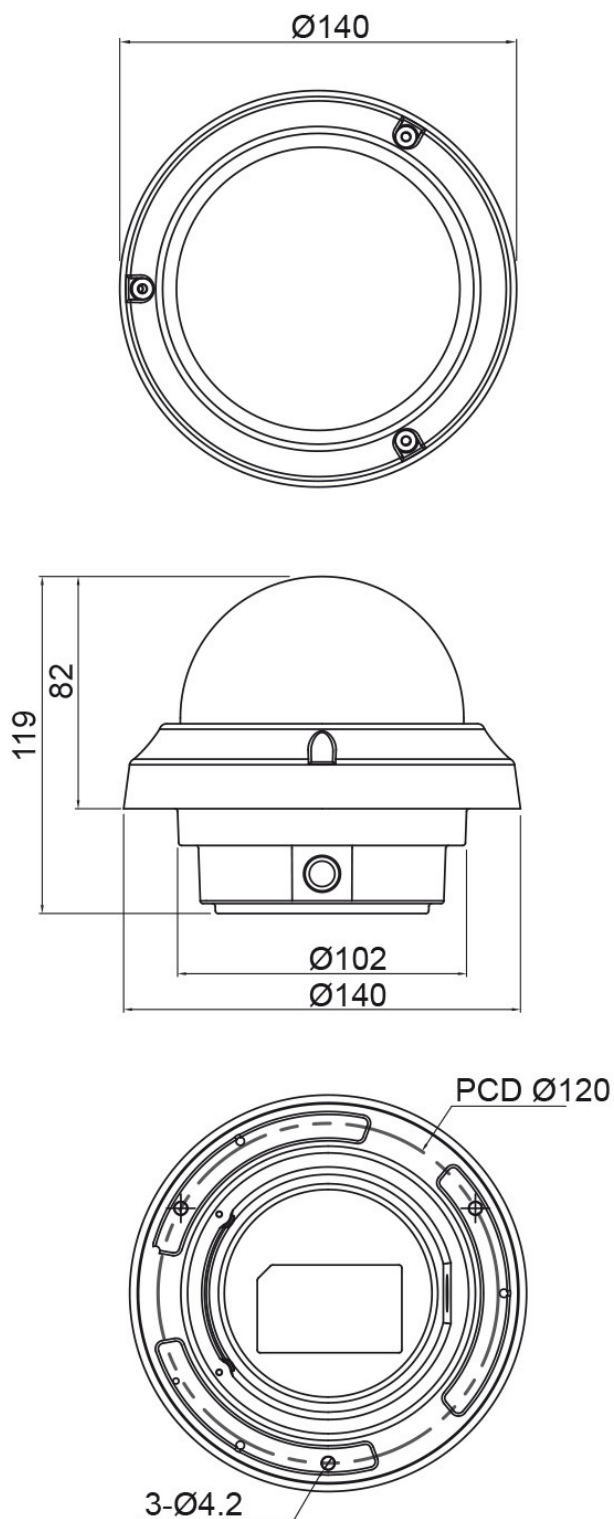

PXD-2080Z03 D

Technical Drawing

Dimensions: mm