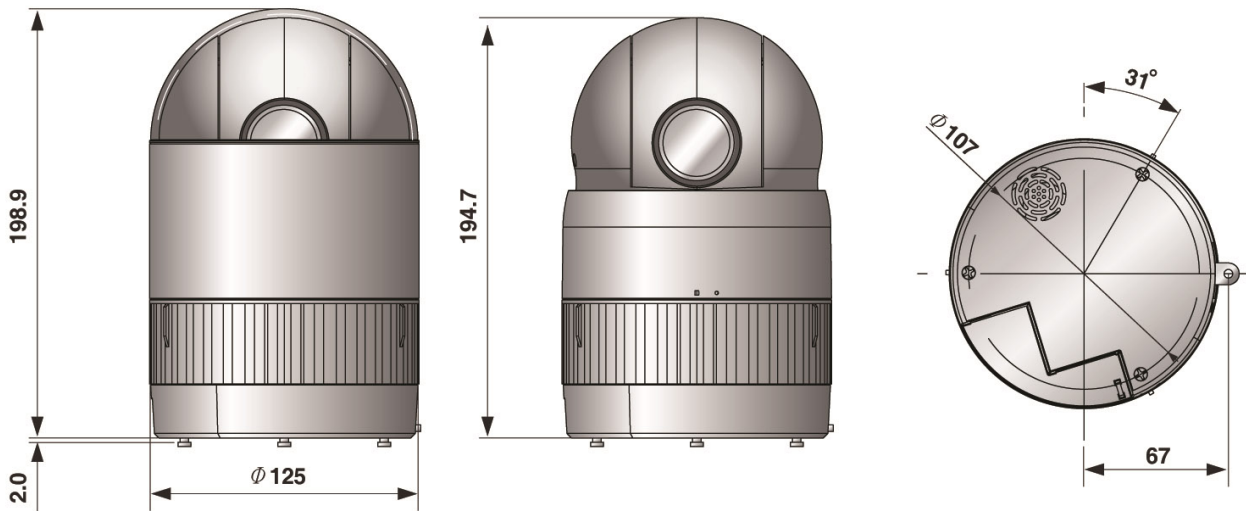

HDD-2030PTZ1080

Technical Drawing

Your Contact Person

eneo is a registered trademark of
VIDEOR E. Hartig GmbH
Carl-Zeiss-Straße 8
63322 Rödermark
Deutschland
Tel.: +49 6074-888-333
E-Mail: info@eneo-security.com
Web: www.eneo-security.com