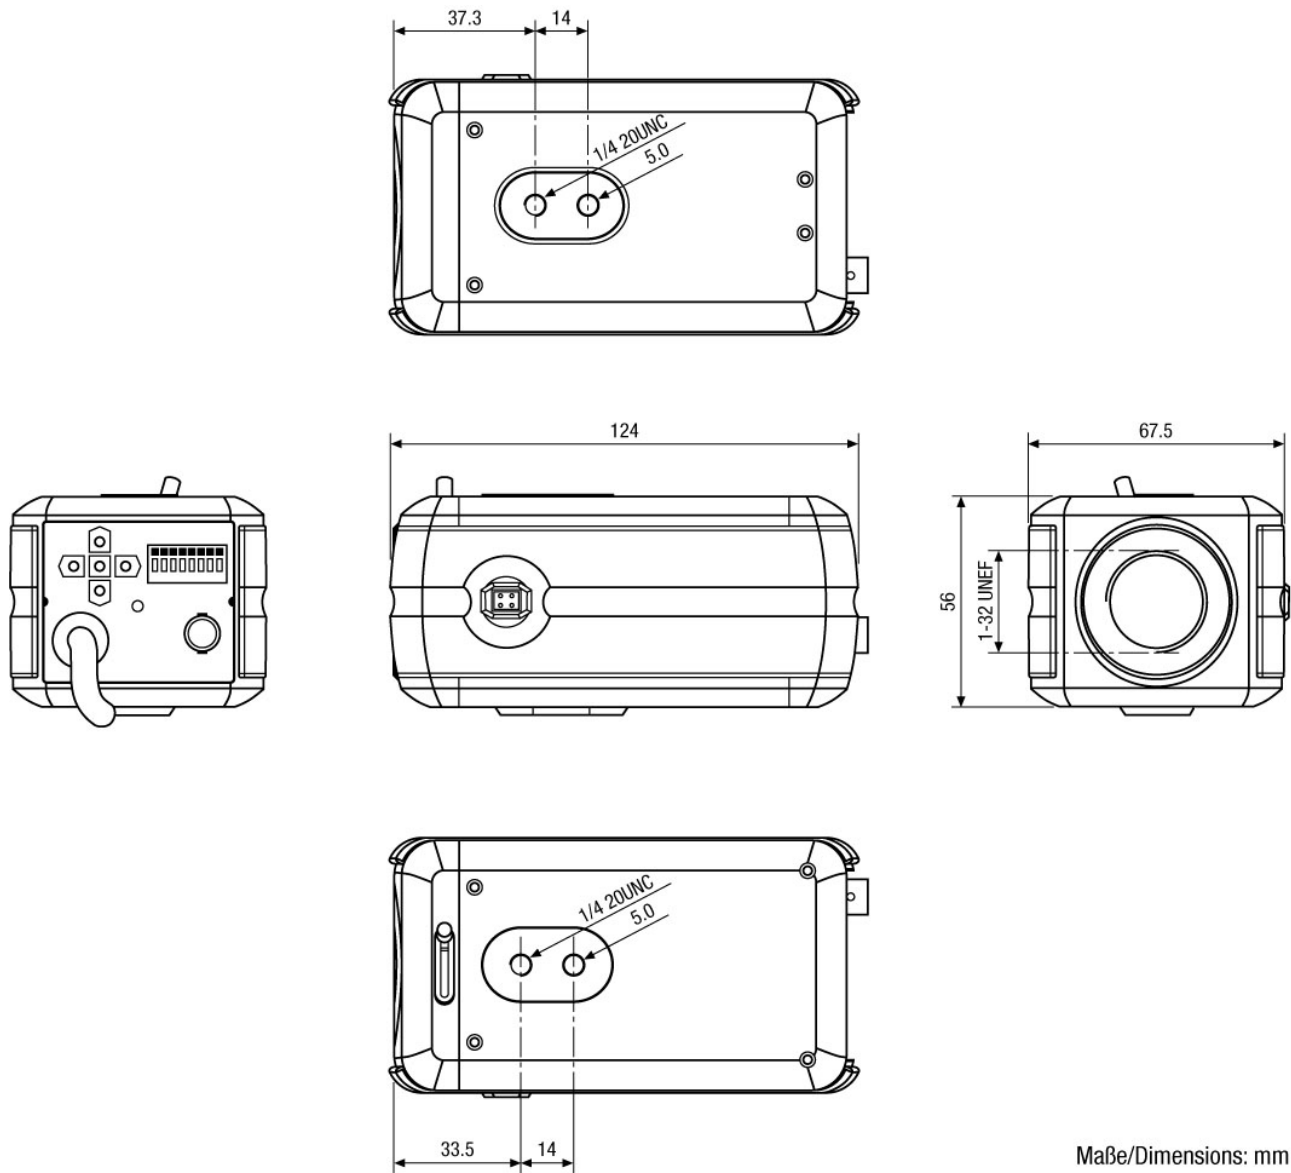

VKC-1395

Technical Drawing

Your Contact Person

eneo is a registered trademark of
VIDEOR E. Hartig GmbH
Carl-Zeiss-Straße 8
63322 Rödermark
Deutschland
Tel.: +49 6074-888-333
E-Mail: info@eneo-security.com
Web: www.eneo-security.com