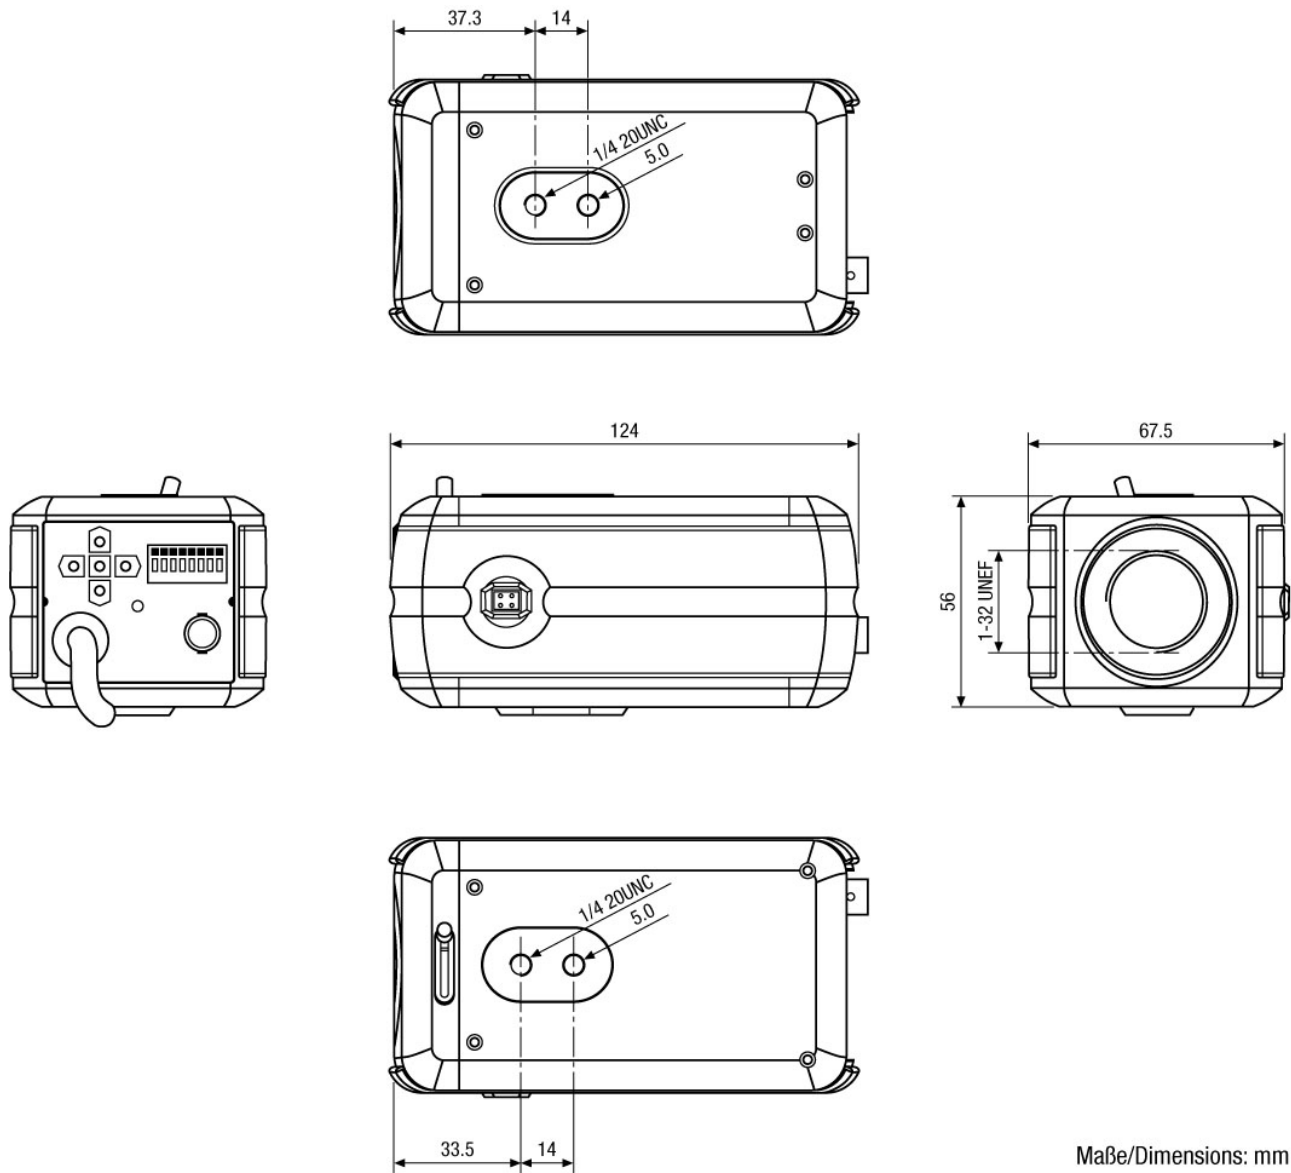

## Specifications continued

Automatic electronic shutter (ESC)	1/50 ~ 1/10,000sec.
Automatic gain control (AGC)	ON/OFF switchable
White balance	ATW, push, user defined
Signal-to-noise ratio	-50 db
Video standard	PAL
Synchronization	internal
Lens mount	CS/C mount
Digital zoom	yes
Iris control	DC, manual
Active picture elements	976(H) x 582(V) pixels
Horizontal resolution	750 TVL
Motion detector	yes
Menu languages	English, German, Spanish, Russian, Portugese, French, Japanese
Privacy zones masking	15 zones masking, ON/OFF switchable
Mirror function	V flip, H-flip, H/V flip
Digital Noise Reduction (DNR)	2D-DNR, 3D-DNR
Digital Noise Reduction (DNR)	yes
Video outputs	composite (CVBS)
Video outputs	1Vp-p (C)VBS, 75ohms, BNC
External connections	video (BNC), voltage input, RS-485, external day&night switching, alarm output TTL, open collector
Alarm inputs	no
Alarm outputs	1
Serial interfaces	RS-485
Serial interfaces protocols	Pelco D
Dimensions (HxWxD)	56x67,5x124
Illumination	no
Colour	Pantone 877C, Side wings: Pantone Cool Gray 11C
Housing	indoor
Weight	270g
Power consumption	2.5W
Protection rating	n/a
Supply voltage	12VDC, 24VAC
Temperature range (operation)	-10°C ~ +50°C
Certificates	CE
Parts supplied	manual, C/CS adapter, 4-pin lens plug, C mount ring

## Technical Drawing

Maße/Dimensions: mm