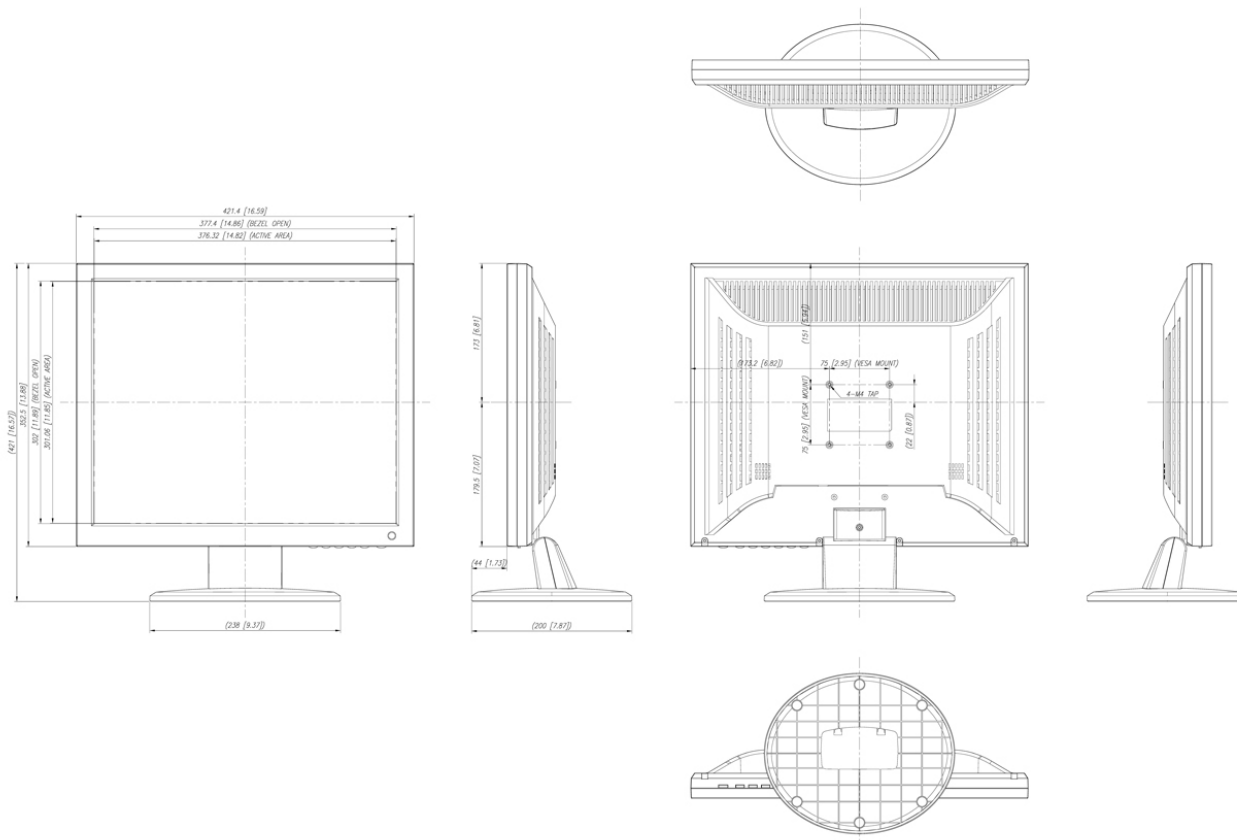

VMC-19LEDOPC4

Technical Drawing

Made / Dimensions: mm

Your Contact Person

eneo is a registered trademark of
VIDEOR E. Hartig GmbH
Carl-Zeiss-Straße 8
63322 Rödermark
Deutschland
Tel.: +49 6074-888-333
E-Mail: info@eneo-security.com
Web: www.eneo-security.com