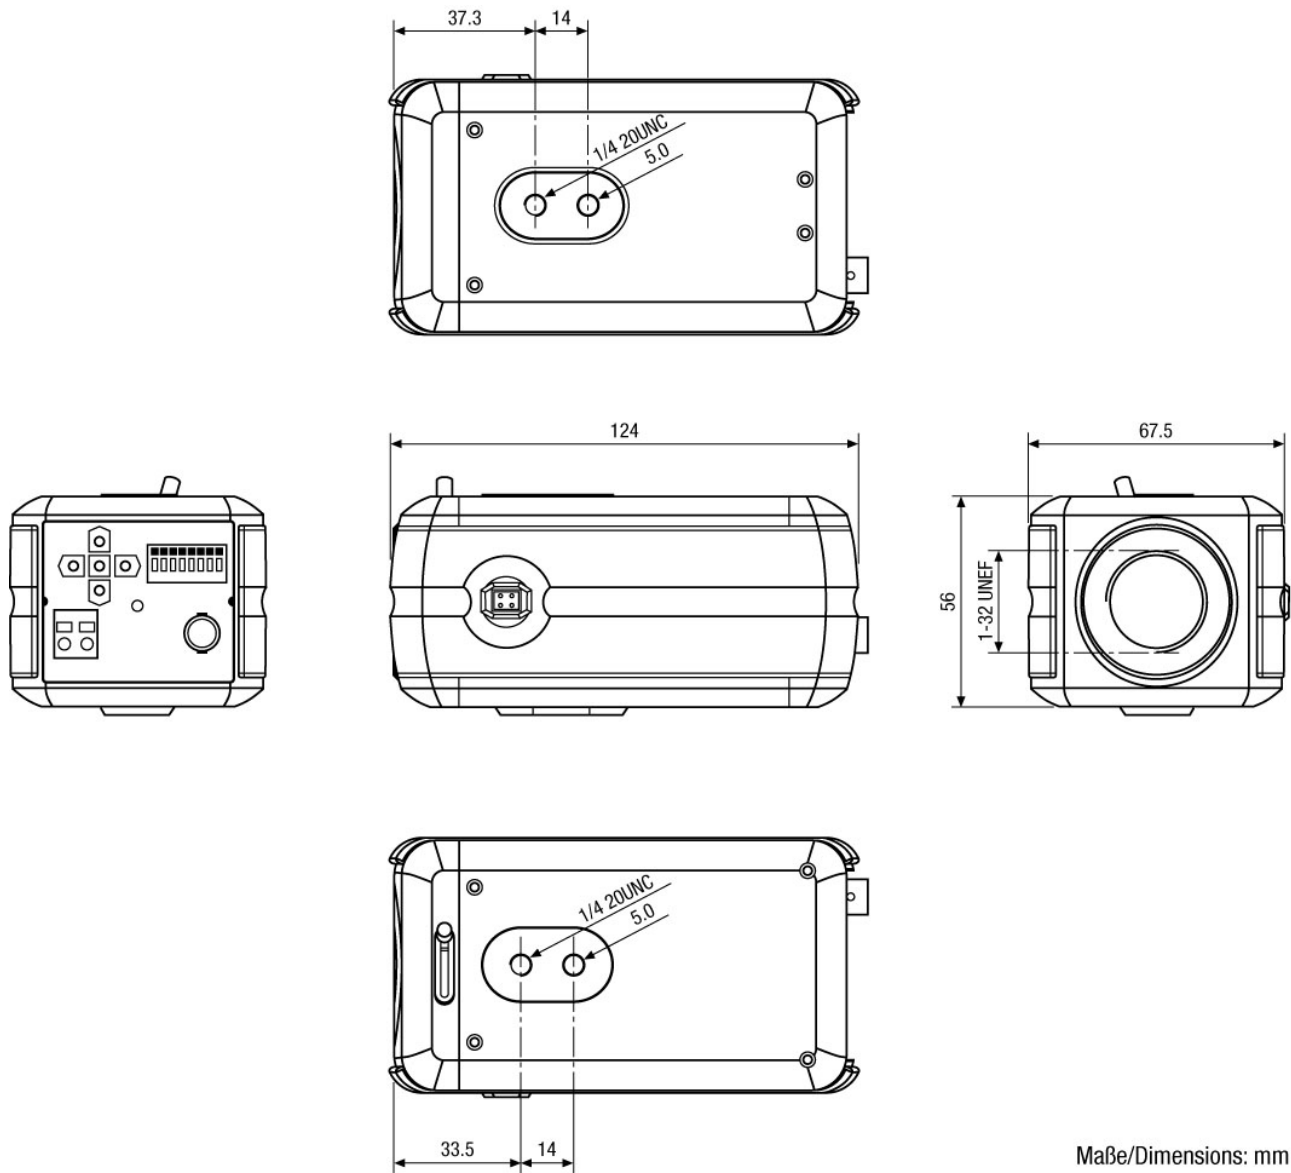

VKC-1392/12-24

Technical Drawing

Maße/Dimensions: mm

Your Contact Person

eneo is a registered trademark of
VIDEOR E. Hartig GmbH
Carl-Zeiss-Straße 8
63322 Rödermark
Deutschland
Tel.: +49 6074-888-333
E-Mail: info@eneo-security.com
Web: www.eneo-security.com