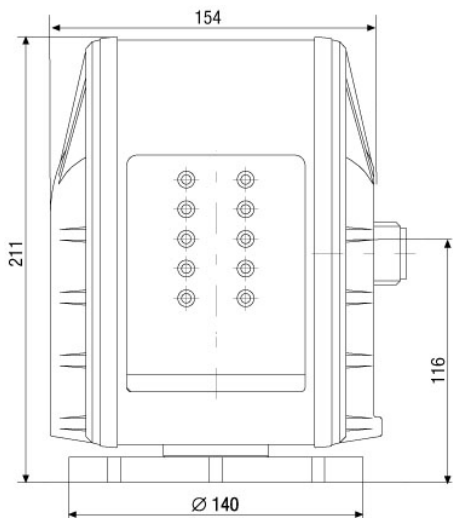

### Specifications

Pattern	no
Autopan	no
Rotation range	359 °
Speed at nominal voltage	6°/sec. horizontal, 3°/sec. vertical (at 60 Hz: +20%)
Serial interfaces	voltage
Series	eneo VPT
Dimensions (HxWxD)	see drawing
Colour (housing)	RAL7035
Housing	Aluminium frame with plastic covers
Housing material	metal (aluminium), plastic
Weight	6.5kg
Heater	optional
Positioned freely	no
Mounting of illuminator possible	optional

### Specifications continued

Protection rating	IP66
Supply voltage	230VAC
Temperature range (operation)	-20°C ~ +70°C
Temperature range with built-in heater	-40°C ~ +70°C
Load capacity	(load assembly in the horizontal and vertical center of gravity required)
Load capacity	20 kg
Backlash	<0.2°
Parts supplied	Screw set, 7-pin connector, Allen key (4mm)
Model	pan&tilt head

### Available Accessories

Bild	Art. Nr. / Bezeichnung	Beschreibung
	202413 / WD-2N1G-RAL7035	Wall Bracket for Pan/Tilt Heads VPT-40, RAL7035
	202418 / MK-22G	Pole Column Spacer for Pan/Tilt Heads 360°, 200mm Height, RAL7035
	203427 / WD-32 RAL7035	Wall Bracket for Pan/Tilt Heads, VPT-40/601/501 Series, RAL7035

## Technical Drawing

Maße/Dimensions: mm