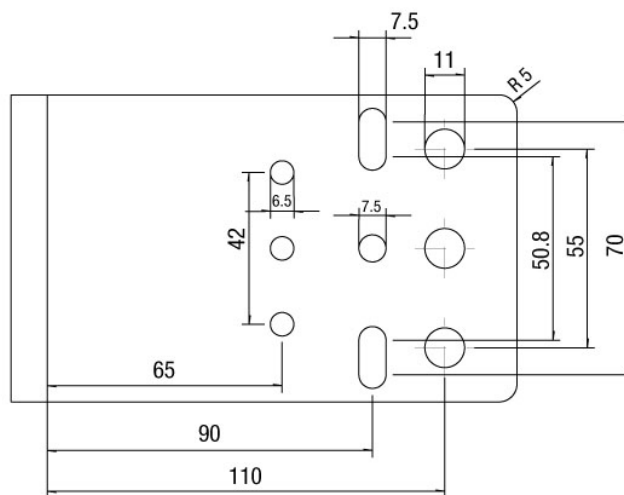

### Specifications

Pattern	no
Autopan	no
Rotation range	359 °
Speed at nominal voltage	6°/sec. horizontal, 3°/sec. vertical (at 60 Hz: +20%)
Serial interfaces	voltage
Series	eneo VPT
Dimensions (HxWxD)	see drawing
Colour (housing)	RAL7035
Housing	Aluminium frame with plastic covers
Housing material	metal (aluminium), plastic
Weight	6.5kg
Heater	optional
Positioned freely	no
Mounting of illuminator possible	optional

### Specifications continued

Protection rating	IP66
Supply voltage	230VAC
Temperature range (operation)	-20°C ~ +70°C
Temperature range with built-in heater	-40°C ~ +70°C
Load capacity	(load assembly in the horizontal and vertical center of gravity required)
Load capacity	20 kg
Backlash	<0.2°
Parts supplied	Screw set, 7-pin connector, Allen key (4mm)
Model	pan&tilt head

## Technical Drawing

Maße/Dimensions: mm