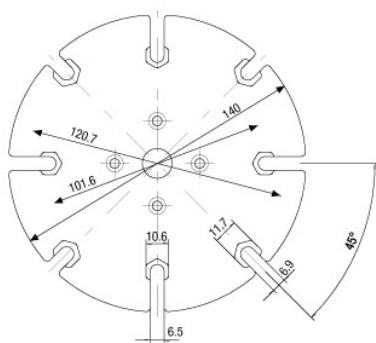

### Specifications

Pattern	no
Autopan	no
Rotation range	359 °
Speed at nominal voltage	6°/sec. horizontal, 3°/sec. vertical (at 60 Hz: +20%)
Serial interfaces	voltage
Series	eneo VPT
Dimensions (HxWxD)	see drawing
Colour (housing)	RAL7035
Housing	Aluminium frame with plastic covers
Housing material	metal (aluminium), plastic
Weight	6.5kg
Heater	optional
Positioned freely	no
Mounting of illuminator possible	optional

### Specifications continued

Protection rating	IP66
Supply voltage	230VAC
Temperature range (operation)	-20°C ~ +70°C
Temperature range with built-in heater	-40°C ~ +70°C
Load capacity	(load assembly in the horizontal and vertical center of gravity required)
Load capacity	20 kg
Backlash	<0.2°
Parts supplied	Screw set, 7-pin connector, Allen key (4mm)
Model	pan&tilt head

## Technical Drawing

Maße/Dimensions: mm