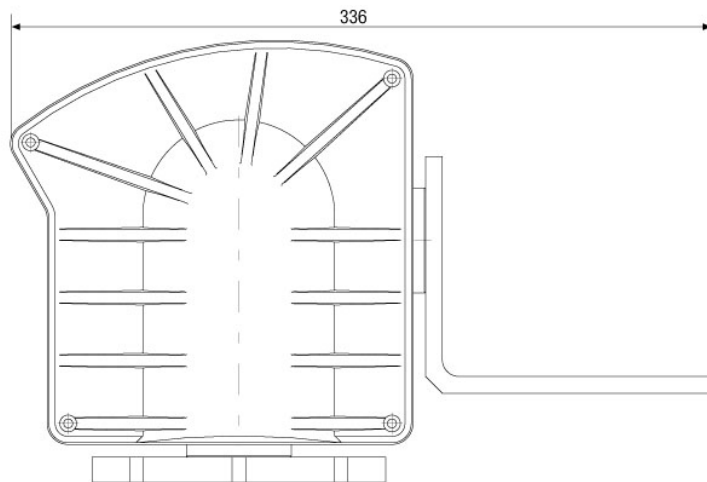

### Specifications

Pattern	no
Autopan	no
Rotation range	359 °
Speed at nominal voltage	6°/sec. horizontal, 3°/sec. vertical (at 60 Hz: +20%)
Serial interfaces	voltage
Series	eneo VPT
Dimensions (HxWxD)	see drawing
Colour (housing)	RAL7035
Housing	Aluminium frame with plastic covers
Housing material	metal (aluminium), plastic
Weight	6.5kg
Heater	optional
Positioned freely	no
Mounting of illuminator possible	optional

### Specifications continued

Protection rating	IP66
Supply voltage	230VAC
Temperature range (operation)	-20°C ~ +70°C
Temperature range with built-in heater	-40°C ~ +70°C
Load capacity	(load assembly in the horizontal and vertical center of gravity required)
Load capacity	20 kg
Backlash	<0.2°
Parts supplied	Screw set, 7-pin connector, Allen key (4mm)
Model	pan&tilt head

## Technical Drawing

Maße/Dimensions: mm